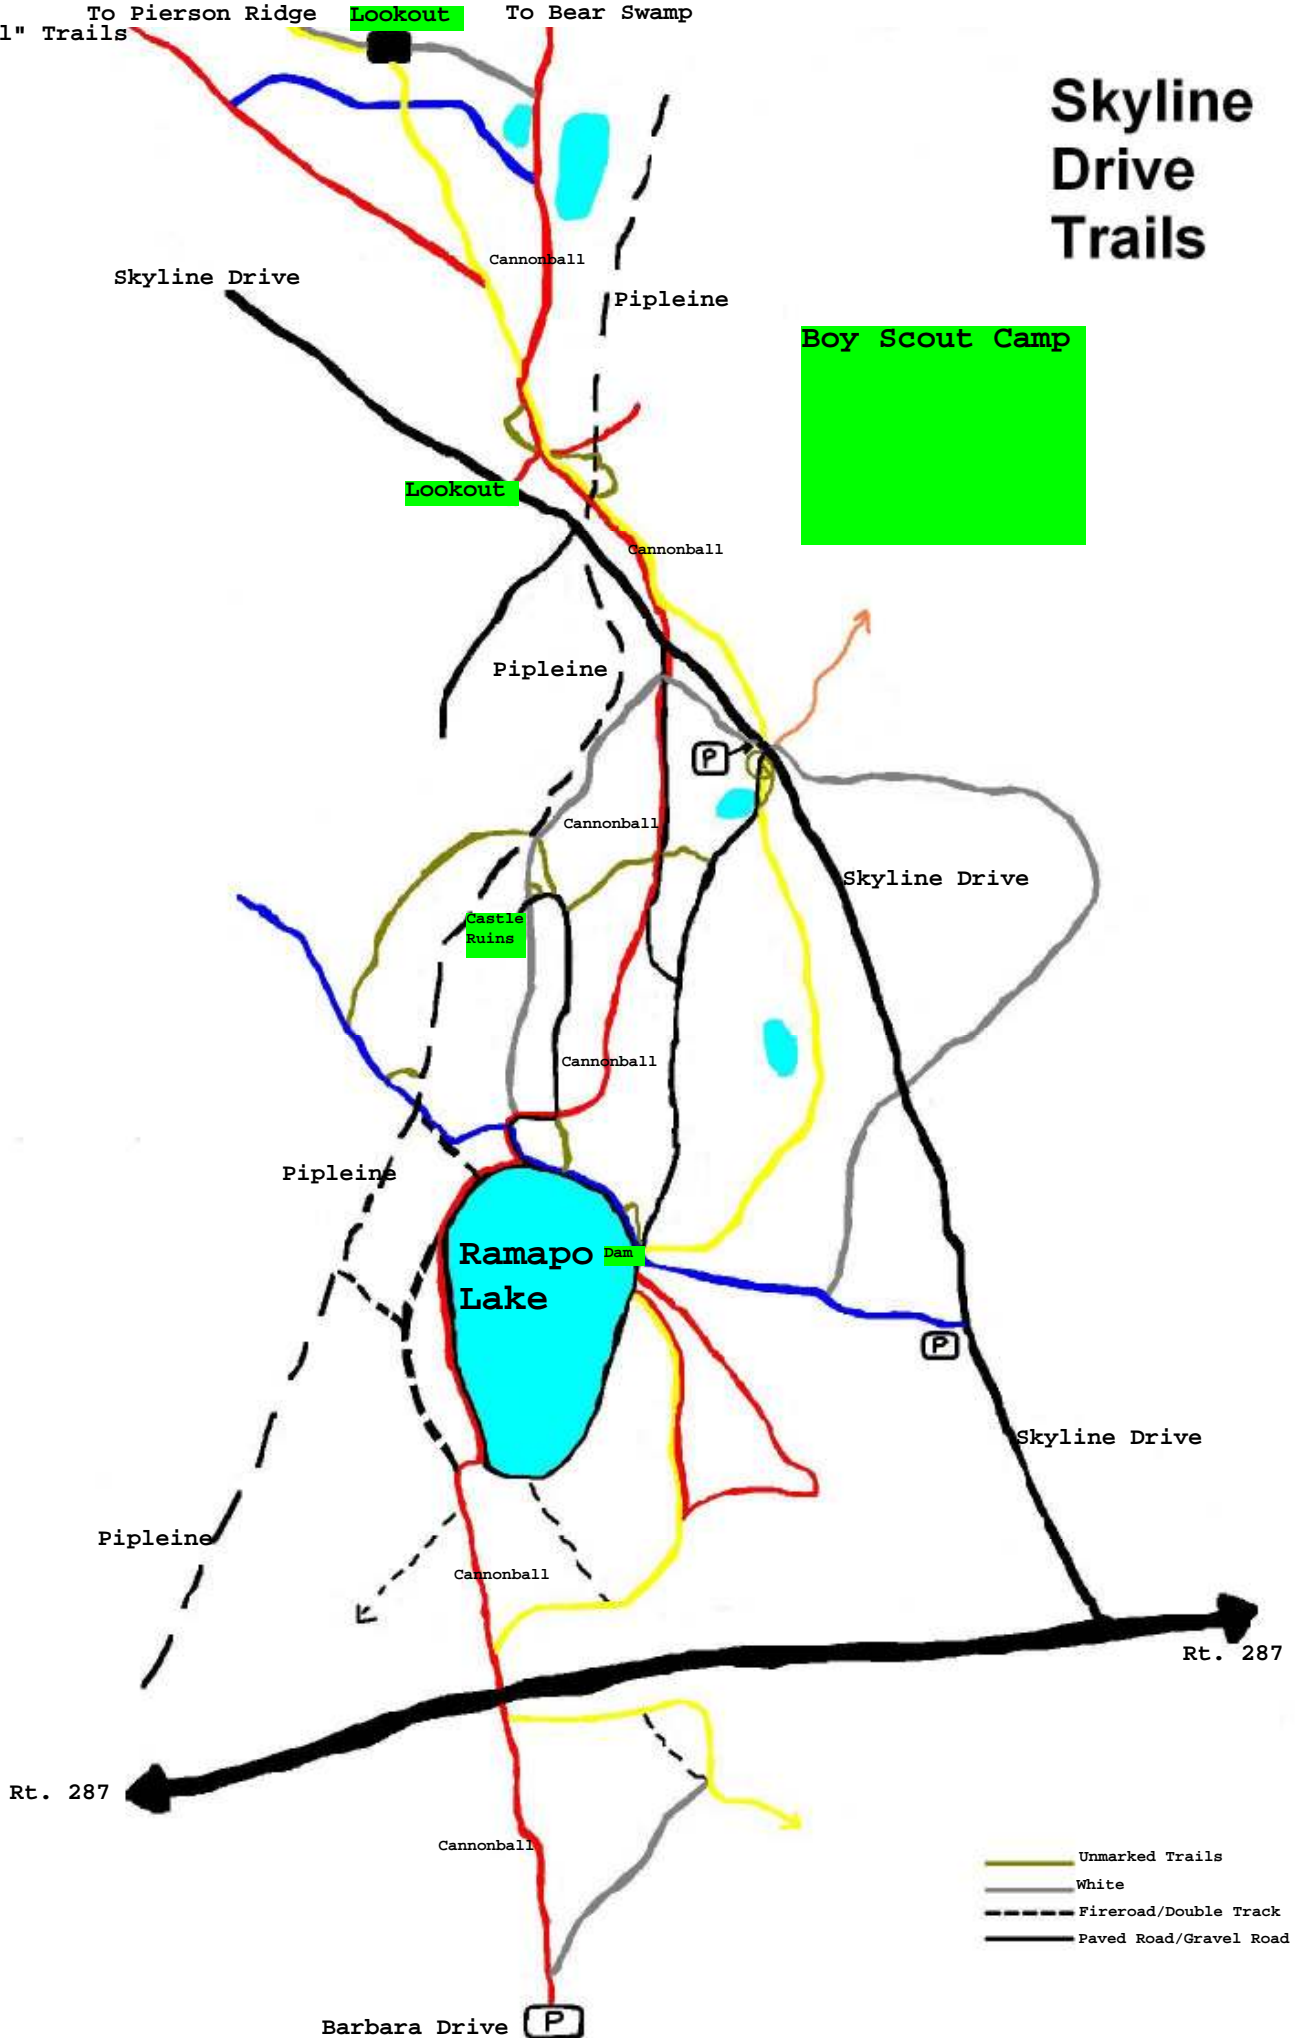

To "School" Trails To Pierson Ridge **Lookout** To Bear Swamp

Skyline Drive Trails

-  Unmarked Trails
-  White
-  Fireroad/Double Track
-  Paved Road/Gravel Road